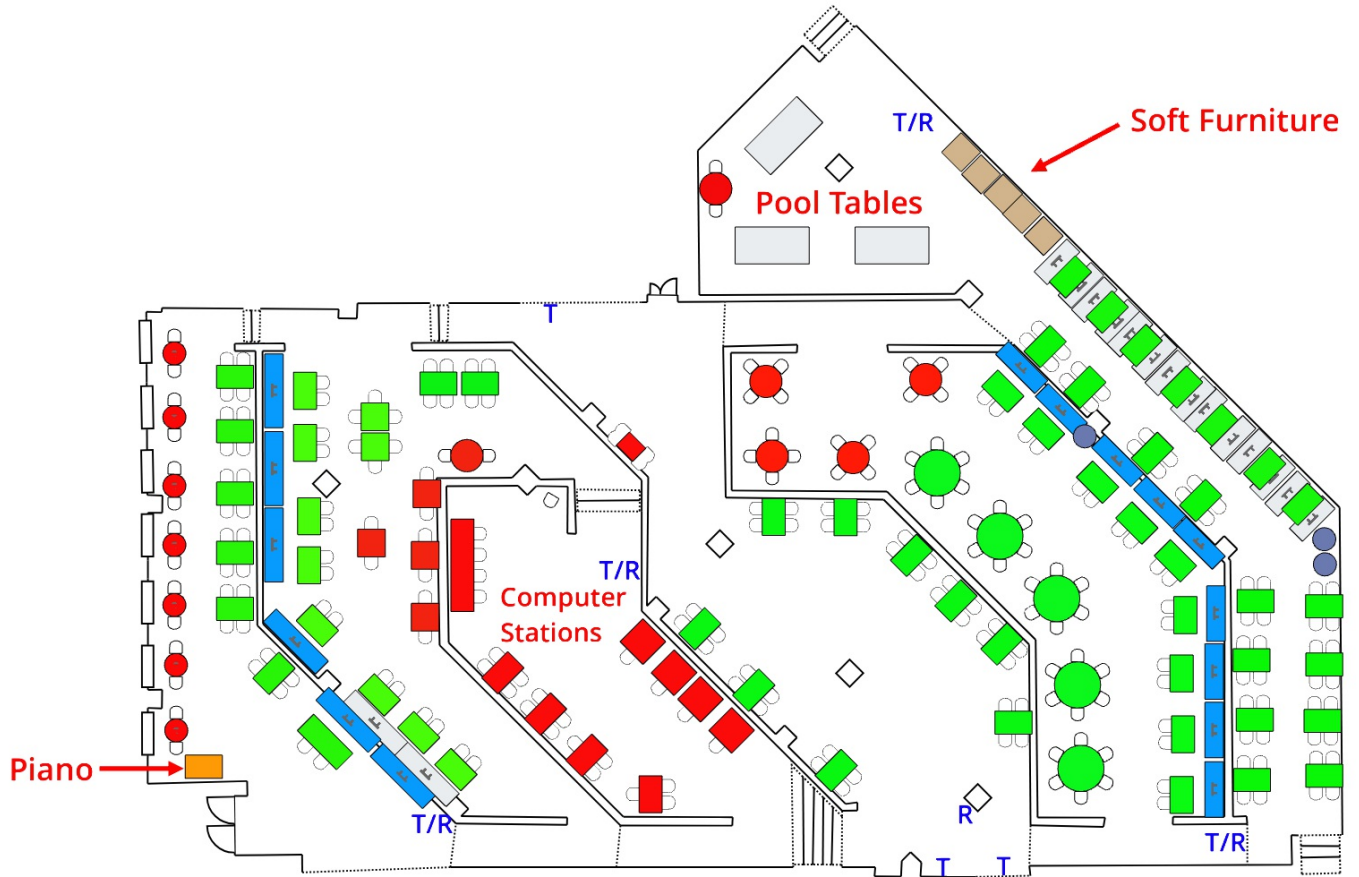

COMMONS TABLE TENT MAP

  = Table Tents NOT Permitted

  = Table Tents Permitted

T/R= Trash and Recycling Bins

10 Feet